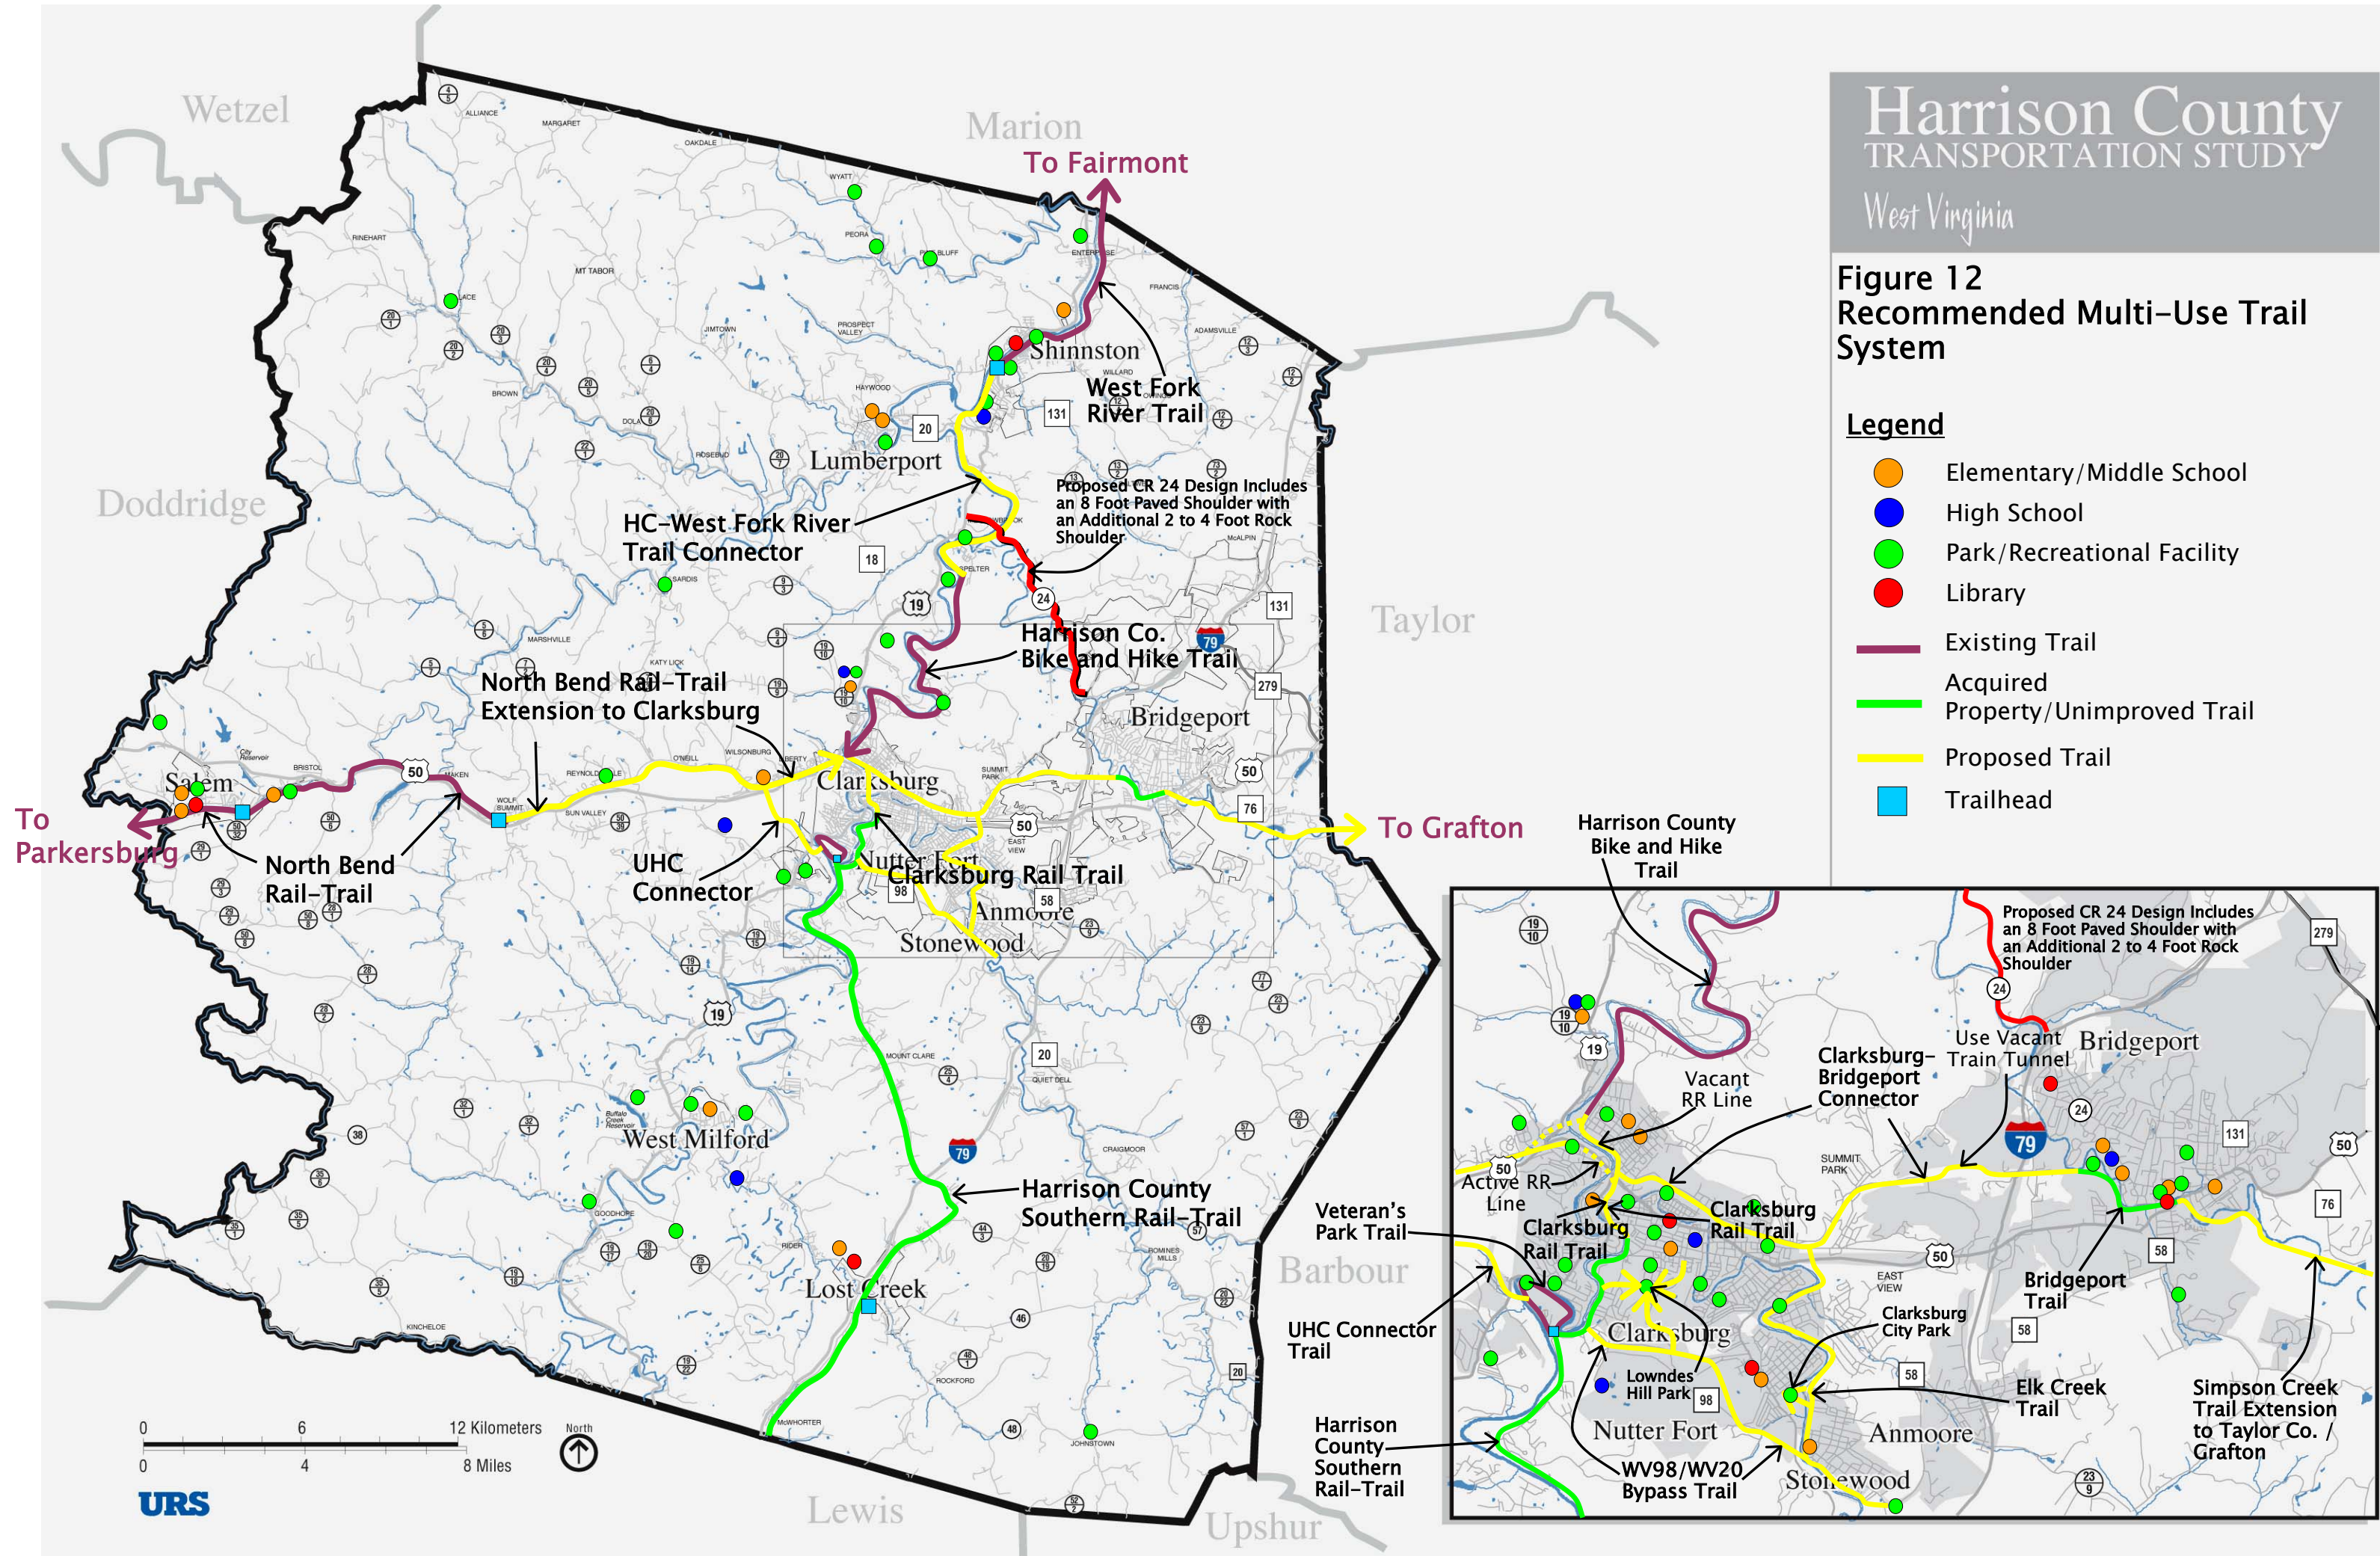

Figure 12
Recommended Multi-Use Trail System

Legend

- Elementary/Middle School
- High School
- Park/Recreational Facility
- Library
- Existing Trail
- Acquired Property/Unimproved Trail
- Proposed Trail
- Trailhead

0 6 12 Kilometers
 0 4 8 Miles